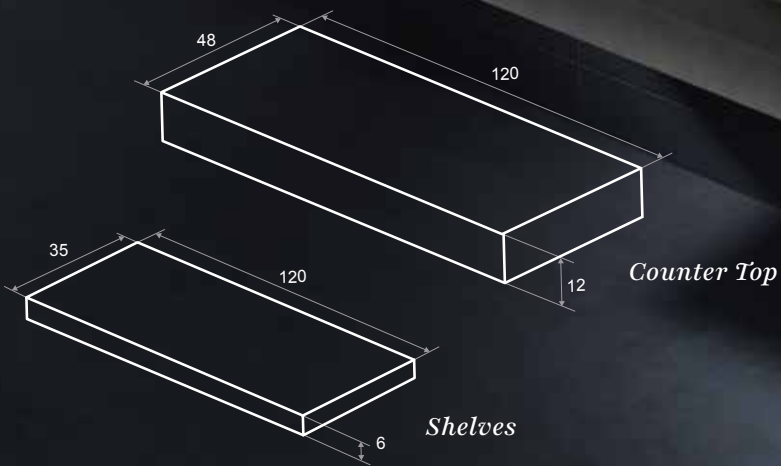

ATHENS 121-160

**Personalizable size*

**Available in different colors and textures*

Samos

SIZE

SAMOS 50x50x90

SAMOS 50x80x90

SAMOS personalizable size

Shelves personalizable size

**Available in different colors and textures*

Climpia

*Available in different colors and textures

OPTIONS *Basin models*

CORFU BASIN

SIZE *Counter Top*

COUNTER TOP 48x120 - 40x90 - 48x100

*Personalizable size

RODOS BASIN

SIZE *Shelves*

SHELVES 35x120 - 30x90 - 35x100

*Personalizable size

Corinto

OPTIONS *Size*

CORINTO 75x100