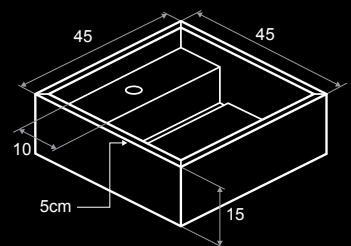

Shelves personalizable size

**Available in different colors and textures*

Climpia

*Available in different colors and textures

OPTIONS *Basin models*

CORFU BASIN

SIZE *Counter Top*

COUNTER TOP 48x120 - 40x90 - 48x100

*Personalizable size

RODOS BASIN

SIZE *Shelves*

SHELVES 35x120 - 30x90 - 35x100

*Personalizable size

Corinto

OPTIONS *Size*

CORINTO 75x100