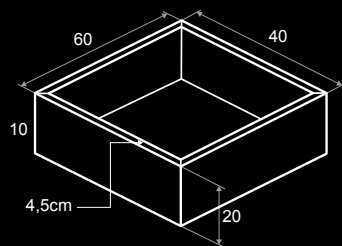

Shelves personalizable size

**Available in different colors and textures*

Climpia

*Available in different colors and textures

OPTIONS *Basin models*

CORFU BASIN

SIZE *Counter Top*

COUNTER TOP 48x120 - 40x90 - 48x100

*Personalizable size

RODOS BASIN

SIZE *Shelves*

SHELVES 35x120 - 30x90 - 35x100

*Personalizable size

Corinto

OPTIONS *Size*

CORINTO 75x100