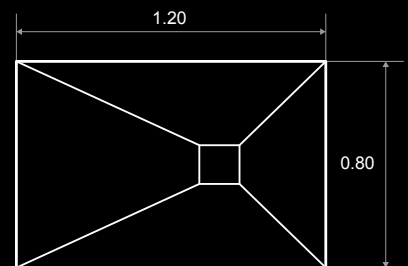

*Available in different colors and textures