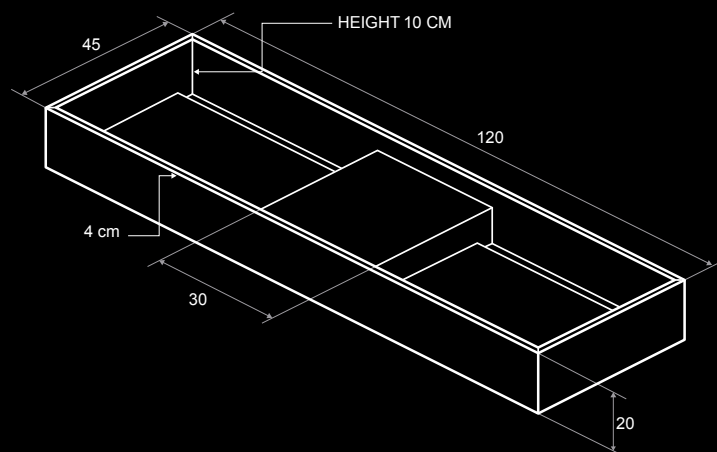

*Available in different colors and textures