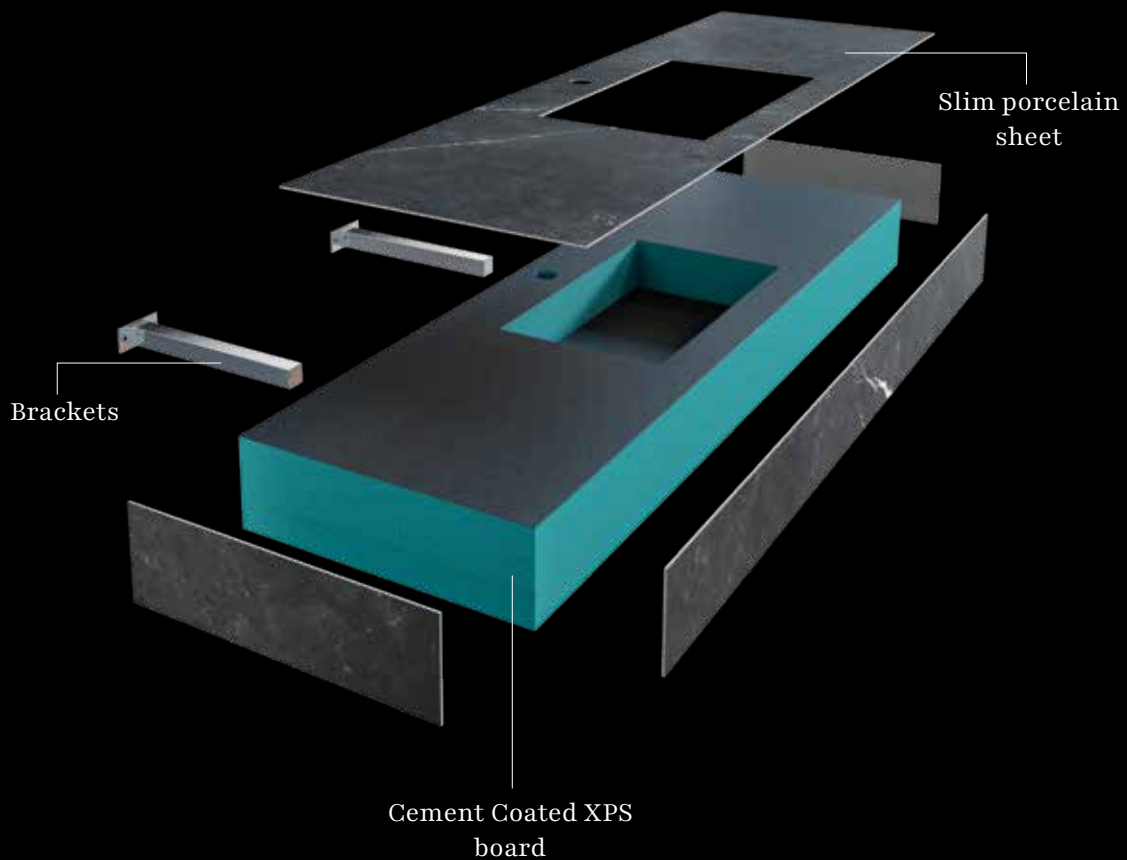

Apolo

Porcelain Basins

Apolo

Porcelain Basins

Discover our new collection of basins with cement panel interiors and covered with porcelain sheets! With a modern and elegant design, these sinks are perfect for giving a unique touch to your bathroom. Crafted with meticulous attention to detail, these basins are not only visually stunning but also incredibly durable. The elegant and minimalist design adds a touch of sophistication to any bathroom. The porcelain sheets used to cover the sinks ensure easy maintenance and a smooth, seamless finish. With a focus on high-quality materials and superior craftsmanship, these sinks are built to withstand the test of time while elevating the style of your space.

Itaca

OPTIONS

Basin position

Left

Center

Right

*Faucet on Basin/Wall

SIZE

ITACA 60-80

ITACA 81-120

*Personalizable size

*Available in different colors and textures

Creta

OPTIONS

Basin position

*Faucet on Basin/Wall