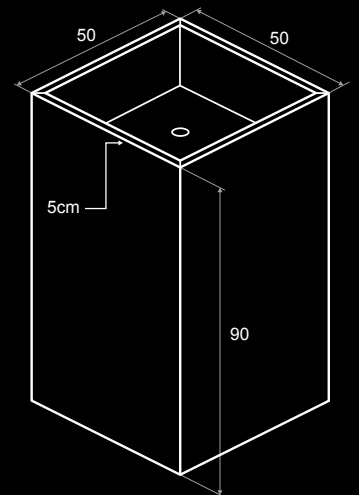

Itaca

OPTIONS

Basin position

Left

Center

Right

*Faucet on Basin/Wall

SIZE

ATHENS 121-160

**Personalizable size*

**Available in different colors and textures*

Samos

SIZE

SAMOS 50x50x90

SAMOS 50x80x90

SAMOS personalizable size

Shelves personalizable size

**Available in different colors and textures*

Climpia

*Available in different colors and textures

OPTIONS *Basin models*

CORFU BASIN

SIZE *Counter Top*

COUNTER TOP 48x120 - 40x90 - 48x100

*Personalizable size

RODOS BASIN

SIZE *Shelves*

SHELVES 35x120 - 30x90 - 35x100

*Personalizable size

Corinto

OPTIONS *Size*

CORINTO 75x100