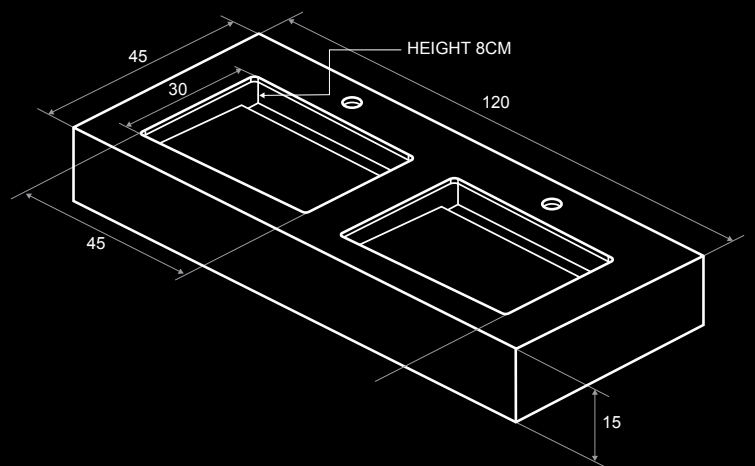

*Available in different colors and textures