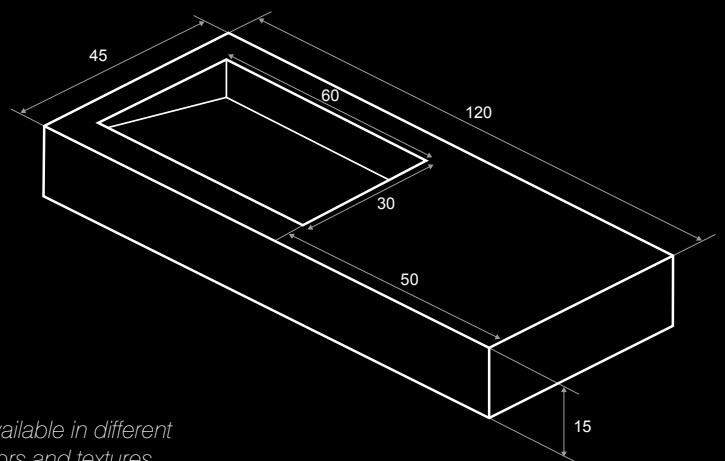

Itaca

OPTIONS

Basin position

Left

Center

Right

*Faucet on Basin/Wall

SIZE

ITACA 60-80

ITACA 81-120

*Personalizable size

*Available in different colors and textures

Creta

OPTIONS

Basin position

*Faucet on Basin/Wall

SIZE

CRETA 60-80

CRETA 81-120

*Personalizable size

*Available in different colors and textures

Milos

OPTIONS

**Faucet on Basin/Wall*