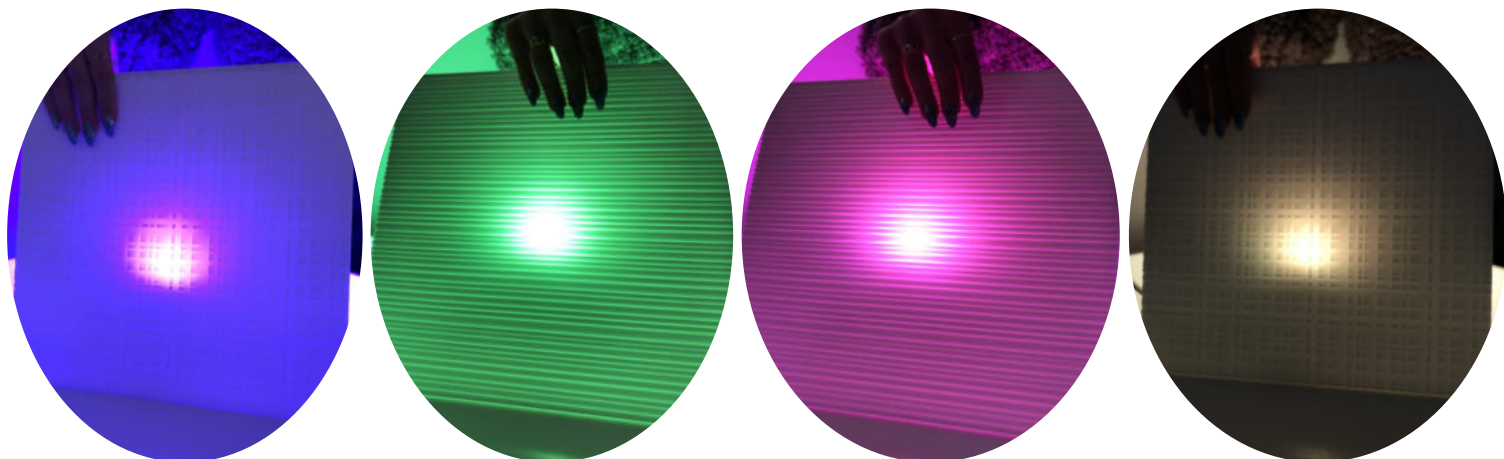

*Time should not be measured in hours and minutes, but in
transformations. It's time to transform.*

Italian Stile

Il bianco, veramente bianco

White, really white

Retro illuminabile

Backlit

Versatile e personalizzabile Versatile and customizable

Misure personalizzabili fino ad un massimo di 3m / Customizable sizes up to a maximum of 10 ft

LUCIDO/POLISH

MATT

BAMBU'

SIRE

SIRE 2.0"

BAD SQUARE